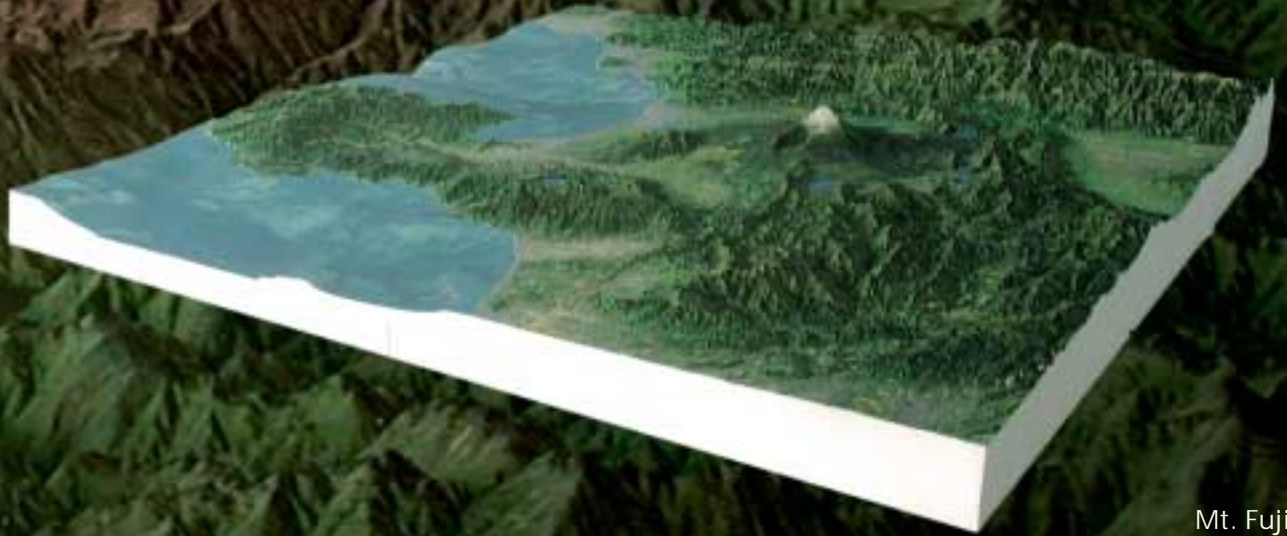

*just like being there!*

Mt. Fuji, the highest mountain in Japan is the archetype of the stratovolcano. The beauty of Mt Fuji's snowcapped cone rising majestically above a lush green plain has inspired Japanese poets and painters throughout the centuries.

This stunning STM model with full color, hi-resolution satellite imagery puts you in the scene.

Solid Terrain Models tell the whole story like nothing else, giving an immediate grasp of the area in a way that can be seen, touched and experienced directly.

Mt. Fuji  
96" x 96"  
scale: 1" = 1080 meters

client - National Geographic Society

SOLID TERRAIN MODELING

340 Fillmore St, Fillmore, CA 93015 800 548-7621 [www.stm-usa.com](http://www.stm-usa.com)